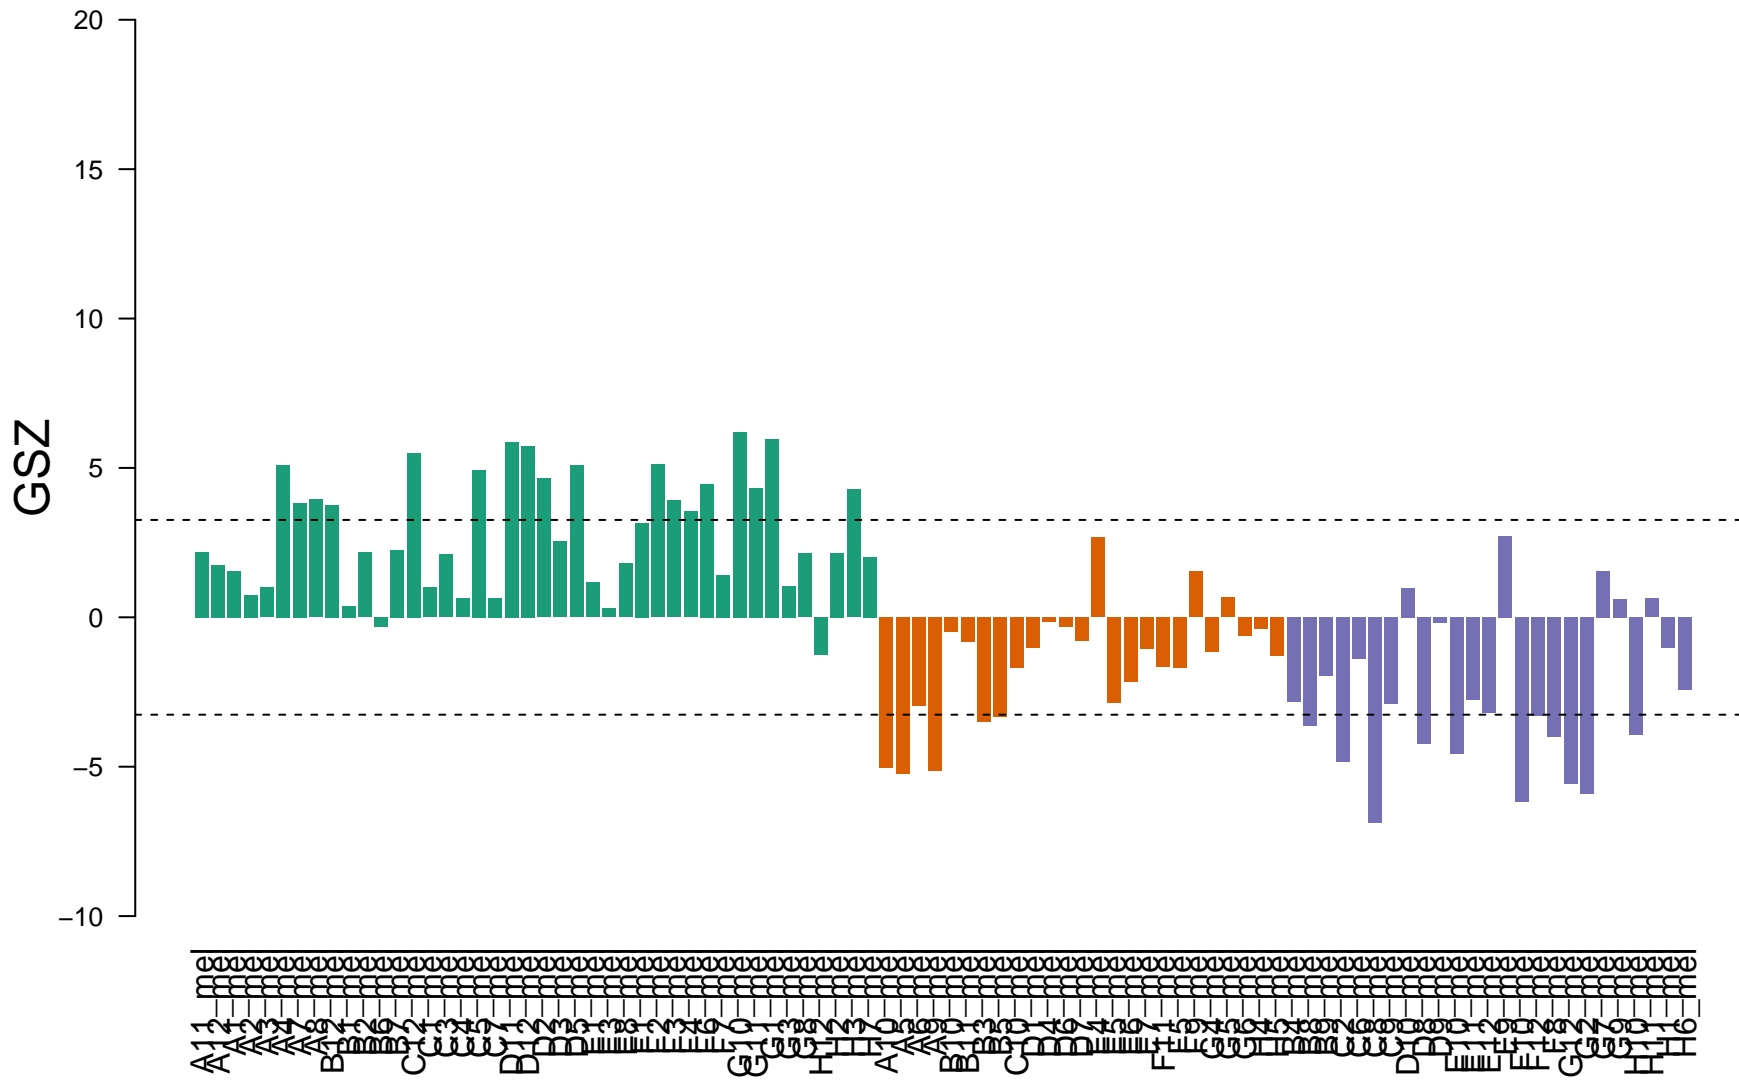

PUJANA_ATM_PCC_NETWORK

- on
- -
- off

PUJANA_ATM_PCC_NETWORK

Enrichment in overexpression spots

Enrichment in kMeans clusters